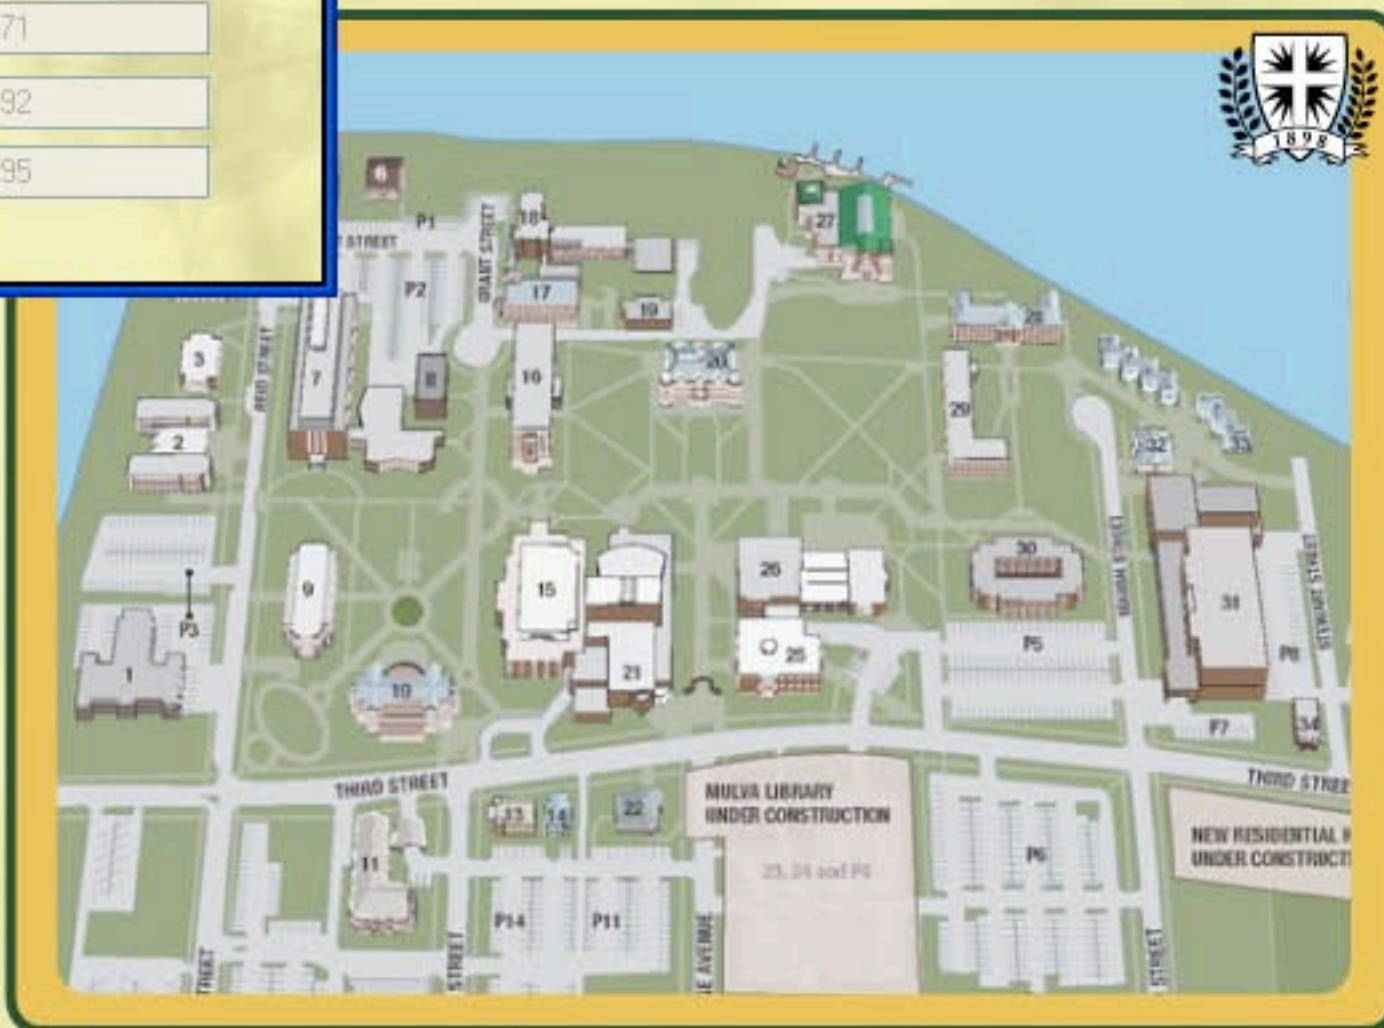

Thank you for visiting St. Norbert College!

SNC Distance to Buildings

BUILDING DISTANCE

(ALL DISTANCES ARE IN FEET)

Cofrin Hall Bemis JMS

NORBERT COLLEGE

Hello, and welcome to St. Norbert College. Our virtual campus tour system will guide you through some of the buildings here on our campus. As you approach a building of interest, a screen will display informing you about the building through audio, video, and photography. At anytime if you would like to view more information about a building you have not yet seen you may use the "Jump To" menu at the top of the screen.