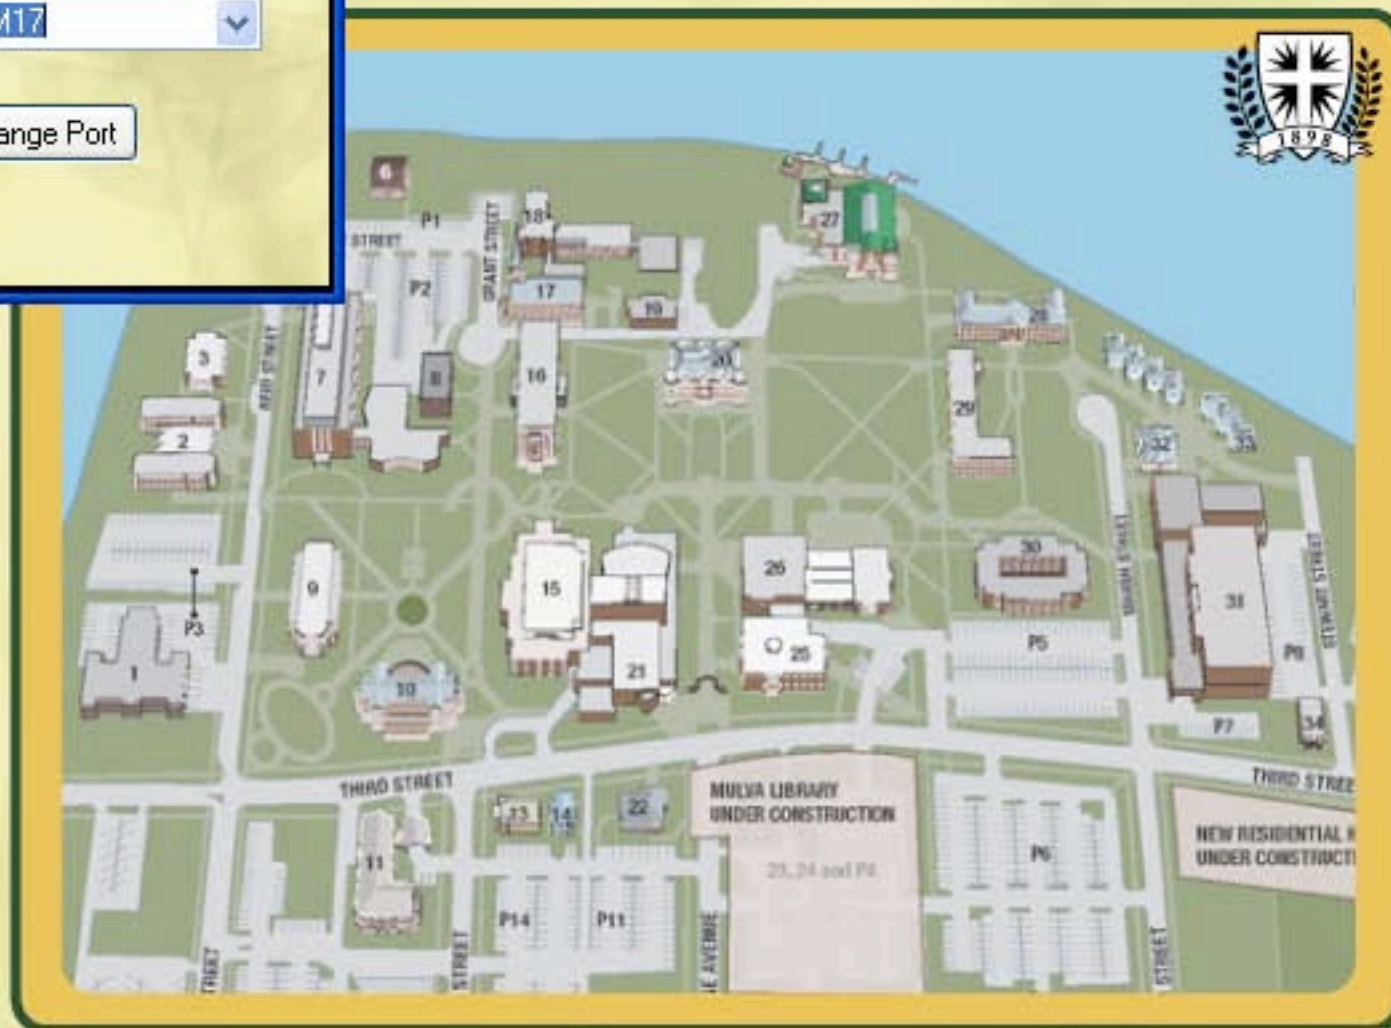

Thank you for visiting St. Norbert College!

SNC Select Comport

SELECT COMPORT

Select Port COM17

Change Port

NORBERT COLLEGE

Hello, and welcome to St. Norbert College. Our virtual campus tour system will guide you through some of the buildings here on our campus. As you approach a building of interest, a screen will display informing you about the building through audio, video, and photography. At anytime if you would like to view more information about a building you have not yet seen you may use the "Jump To" menu at the top of the screen.

Thank you for visiting St. Norbert College!

GPS Status

Connected

SNC Current GPS Readings

CURRENT LOCATION

Latitude

Longitude

NORBERT COLLEGE