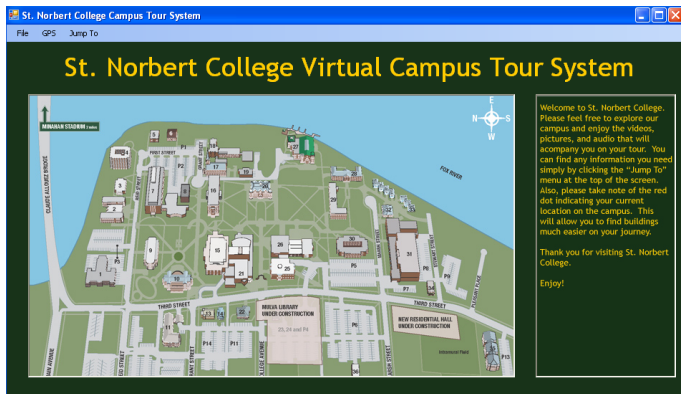

# Prototype Tour System

→  
Main window containing map and information about St. Norbert. With options to go directly to any building in the tour system.

←  
Example dialog when someone gets close to a building. The dialog will appear automatically, and contains video & photos.