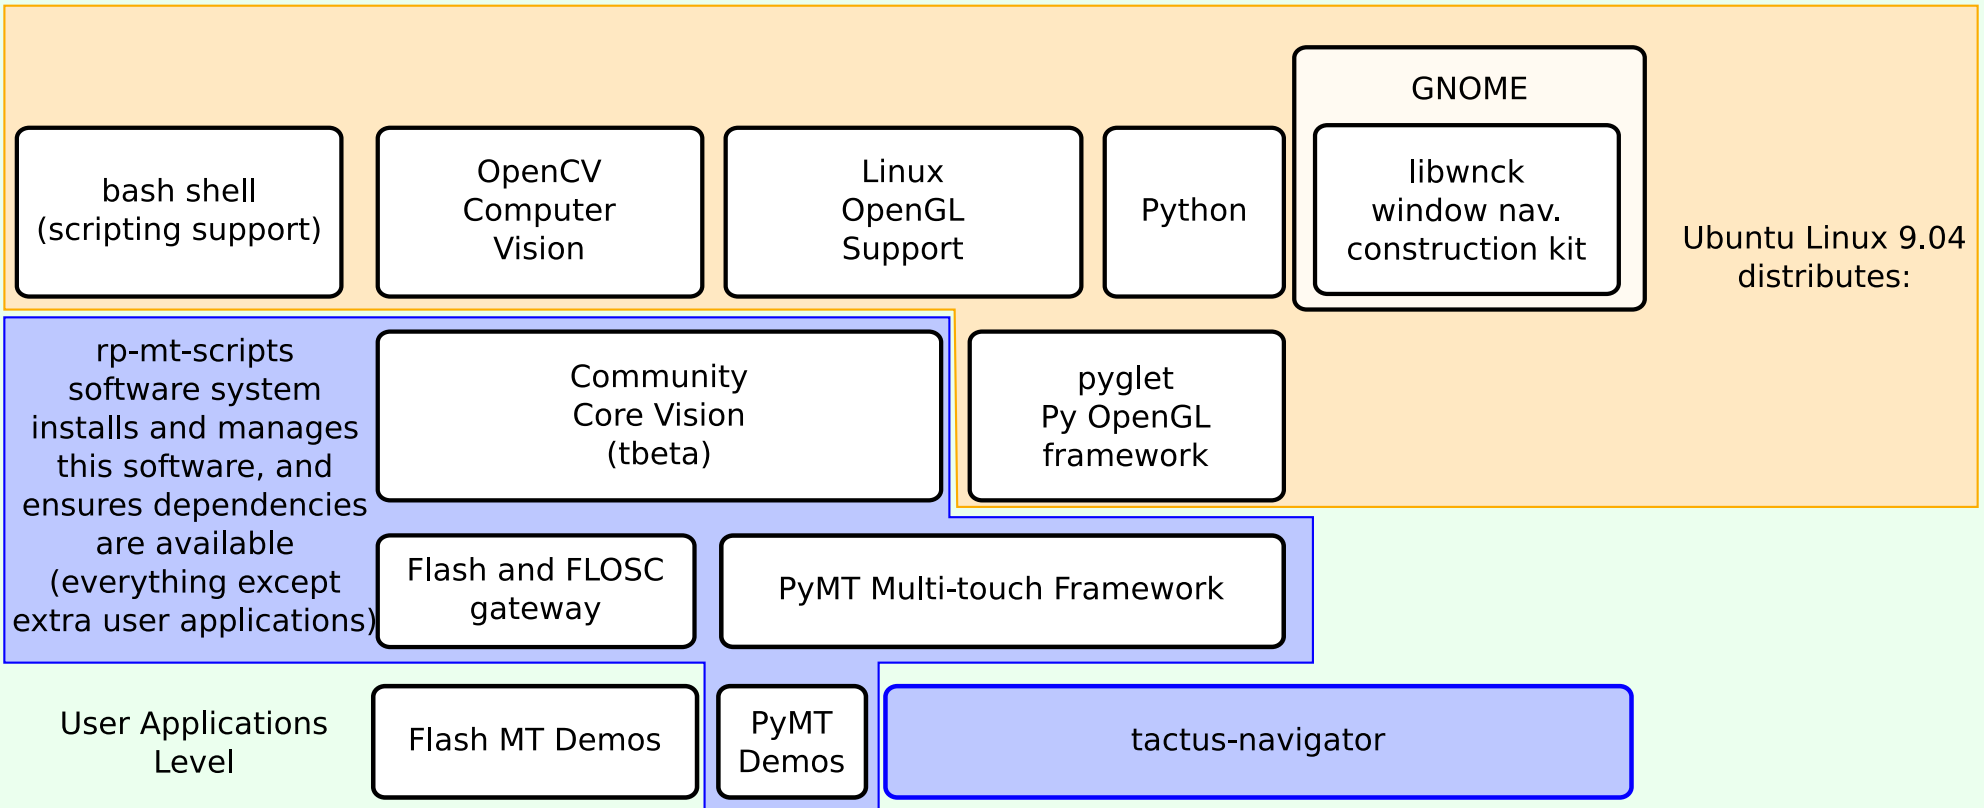

Software Systems Diagram

Ryan Pavlik's CS460 Senior Capstone Project

Each component directly depends on the elements above its box.
Elements in blue were created in the course of this project (rp-mt-scripts software system and tactus-navigator) while elements in white or orange are third-party software.