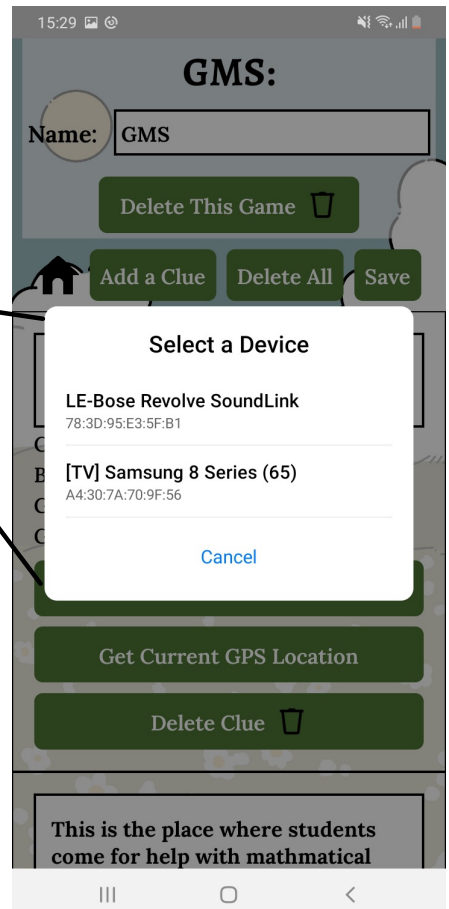

Display Game Page.tsx

Device Picker Modal.tsx

Confirm Picker Modal.tsx