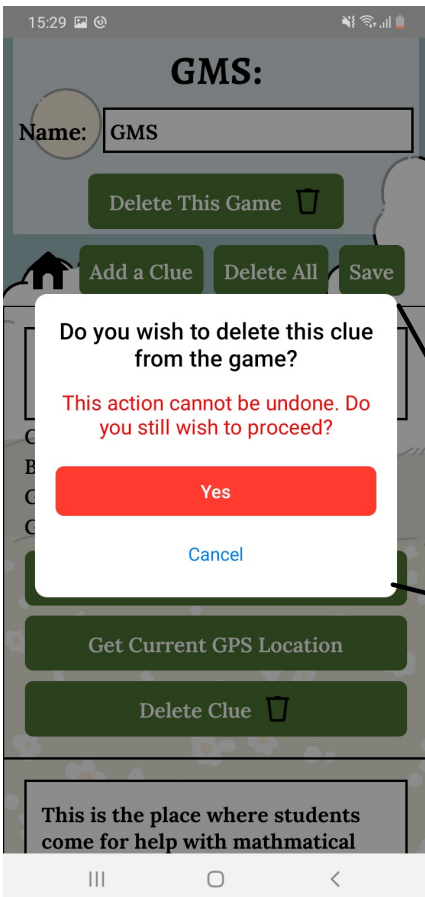

- Hidden, App.tsx is the file that sets up navigation between visible pages.
- Visible, these pages make the app run and have an appearance. The HomePage.tsx is the initial screen and has buttons to the other three screens.
- Hidden, these pages set up the two pop up displays that happen in the application. One is for selecting a BLE device and one is for confirmation doing an action such as deleting.
- Hidden, this is just a back up file while I was working on doing different implementations of the DisplayGame screen.
- Hidden, this is where all of the styling for the app is stored. Backgrounds, fonts, and css like stylesheet.

HomePage.tsx

Display Game Page.tsx

Create Game Page.tsx

Config Page.tsx

Note: This is applicable to CreateGamePage.tsx as well

Display Game Page.tsx

Display Game Page.tsx

Device Picker Modal.tsx