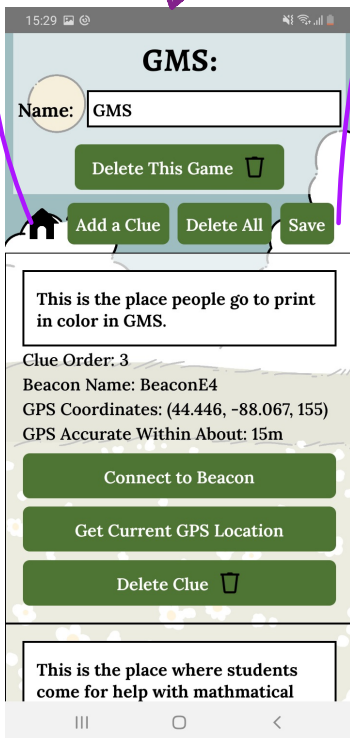

Display Game Page.tsx