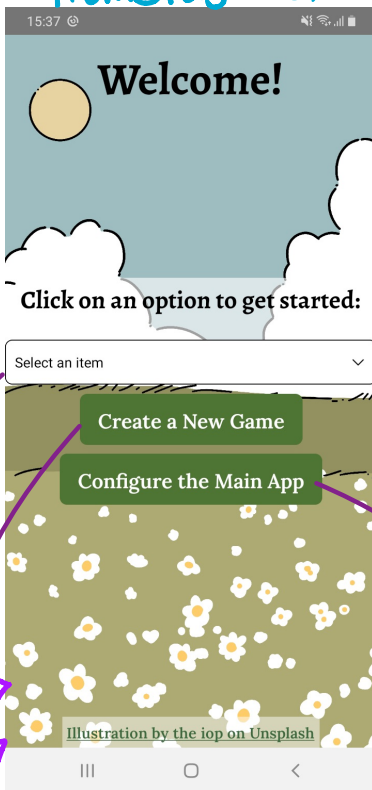

HomePage.tsx