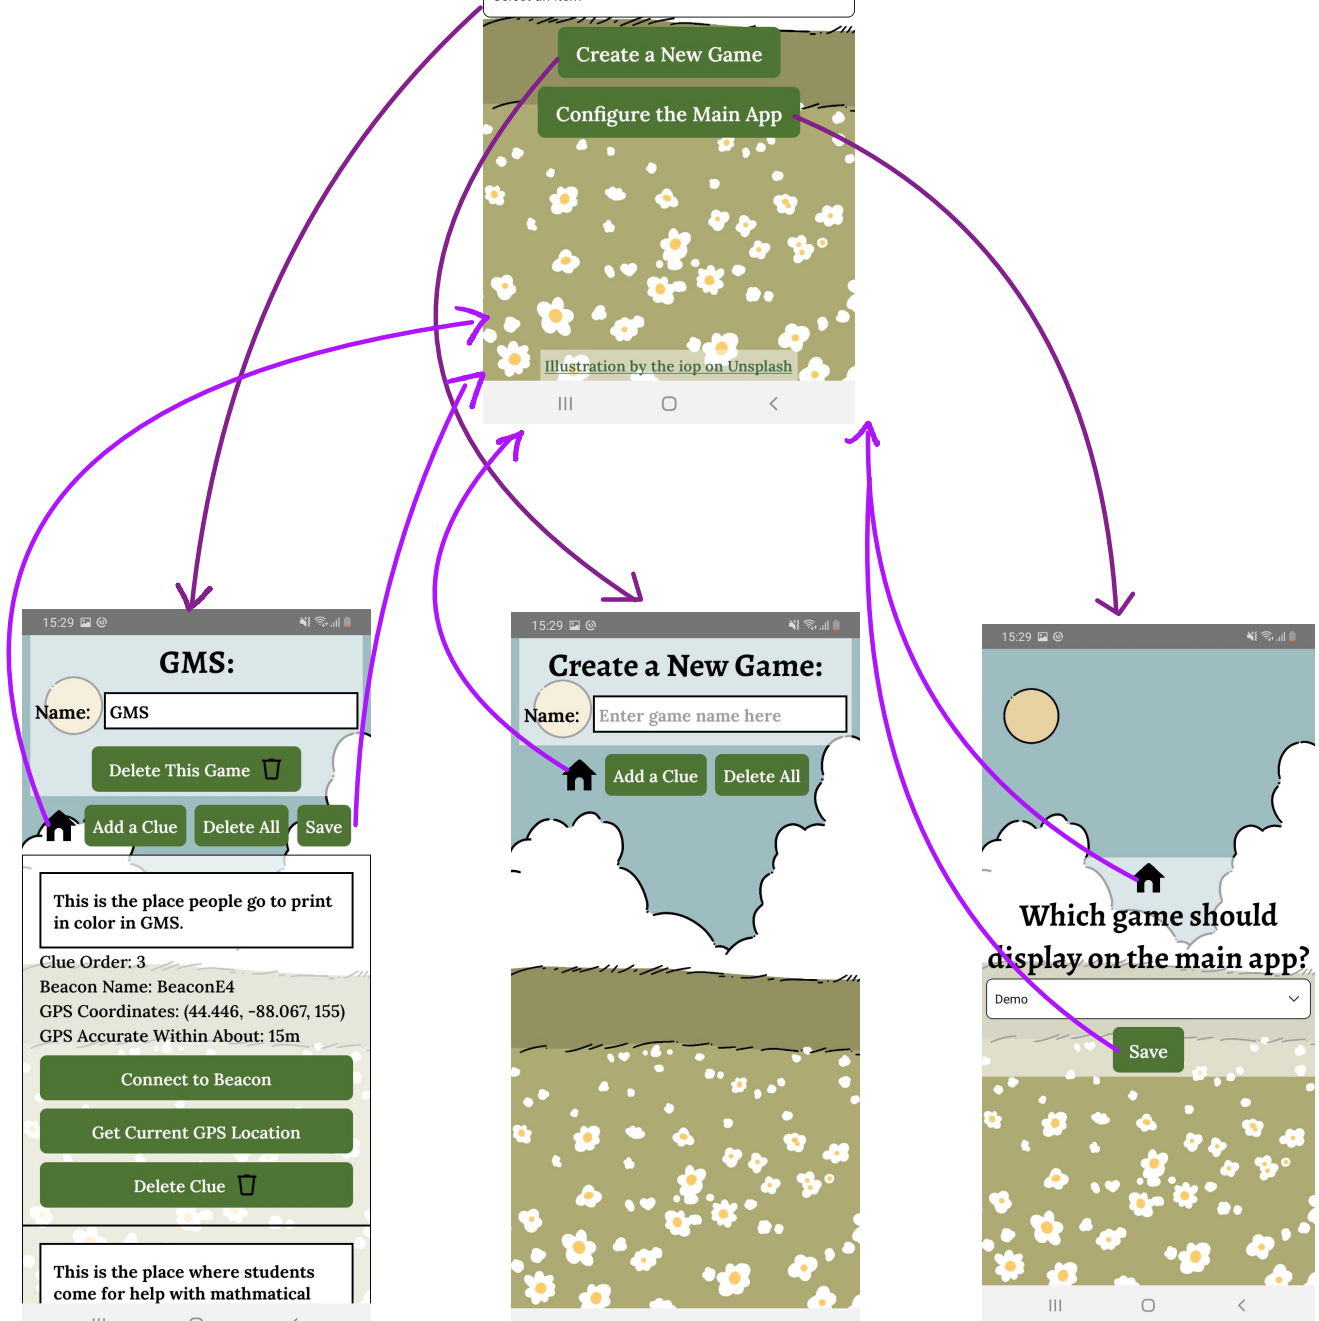

- Hidden, App.tsx is the file that sets up navigation between visible pages.
- Visible, these pages make the app run and have an appearance. The HomePage.tsx is the initial screen and has buttons to the other three screens.
- Hidden, these pages set up the two pop up displays that happen in the application. One is for selecting a BLE device and one is for confirmation doing an action such as deleting.
- Hidden, this is just a back up file while I was working on doing different implementations of the DisplayGame screen.
- Hidden, this is where all of the styling for the app is stored. Backgrounds, fonts, and css like stylesheet.

HomePage.tsx

Display Game Page.tsx

Create Game Page.tsx

Config Page.tsx

Note: This is applicable to CreateGamePage.tsx as well

Display Game Page.tsx

Display Game Page.tsx

Device Picker Modal.tsx

Confirm Picker Modal.tsx

Display Game Page.tsx